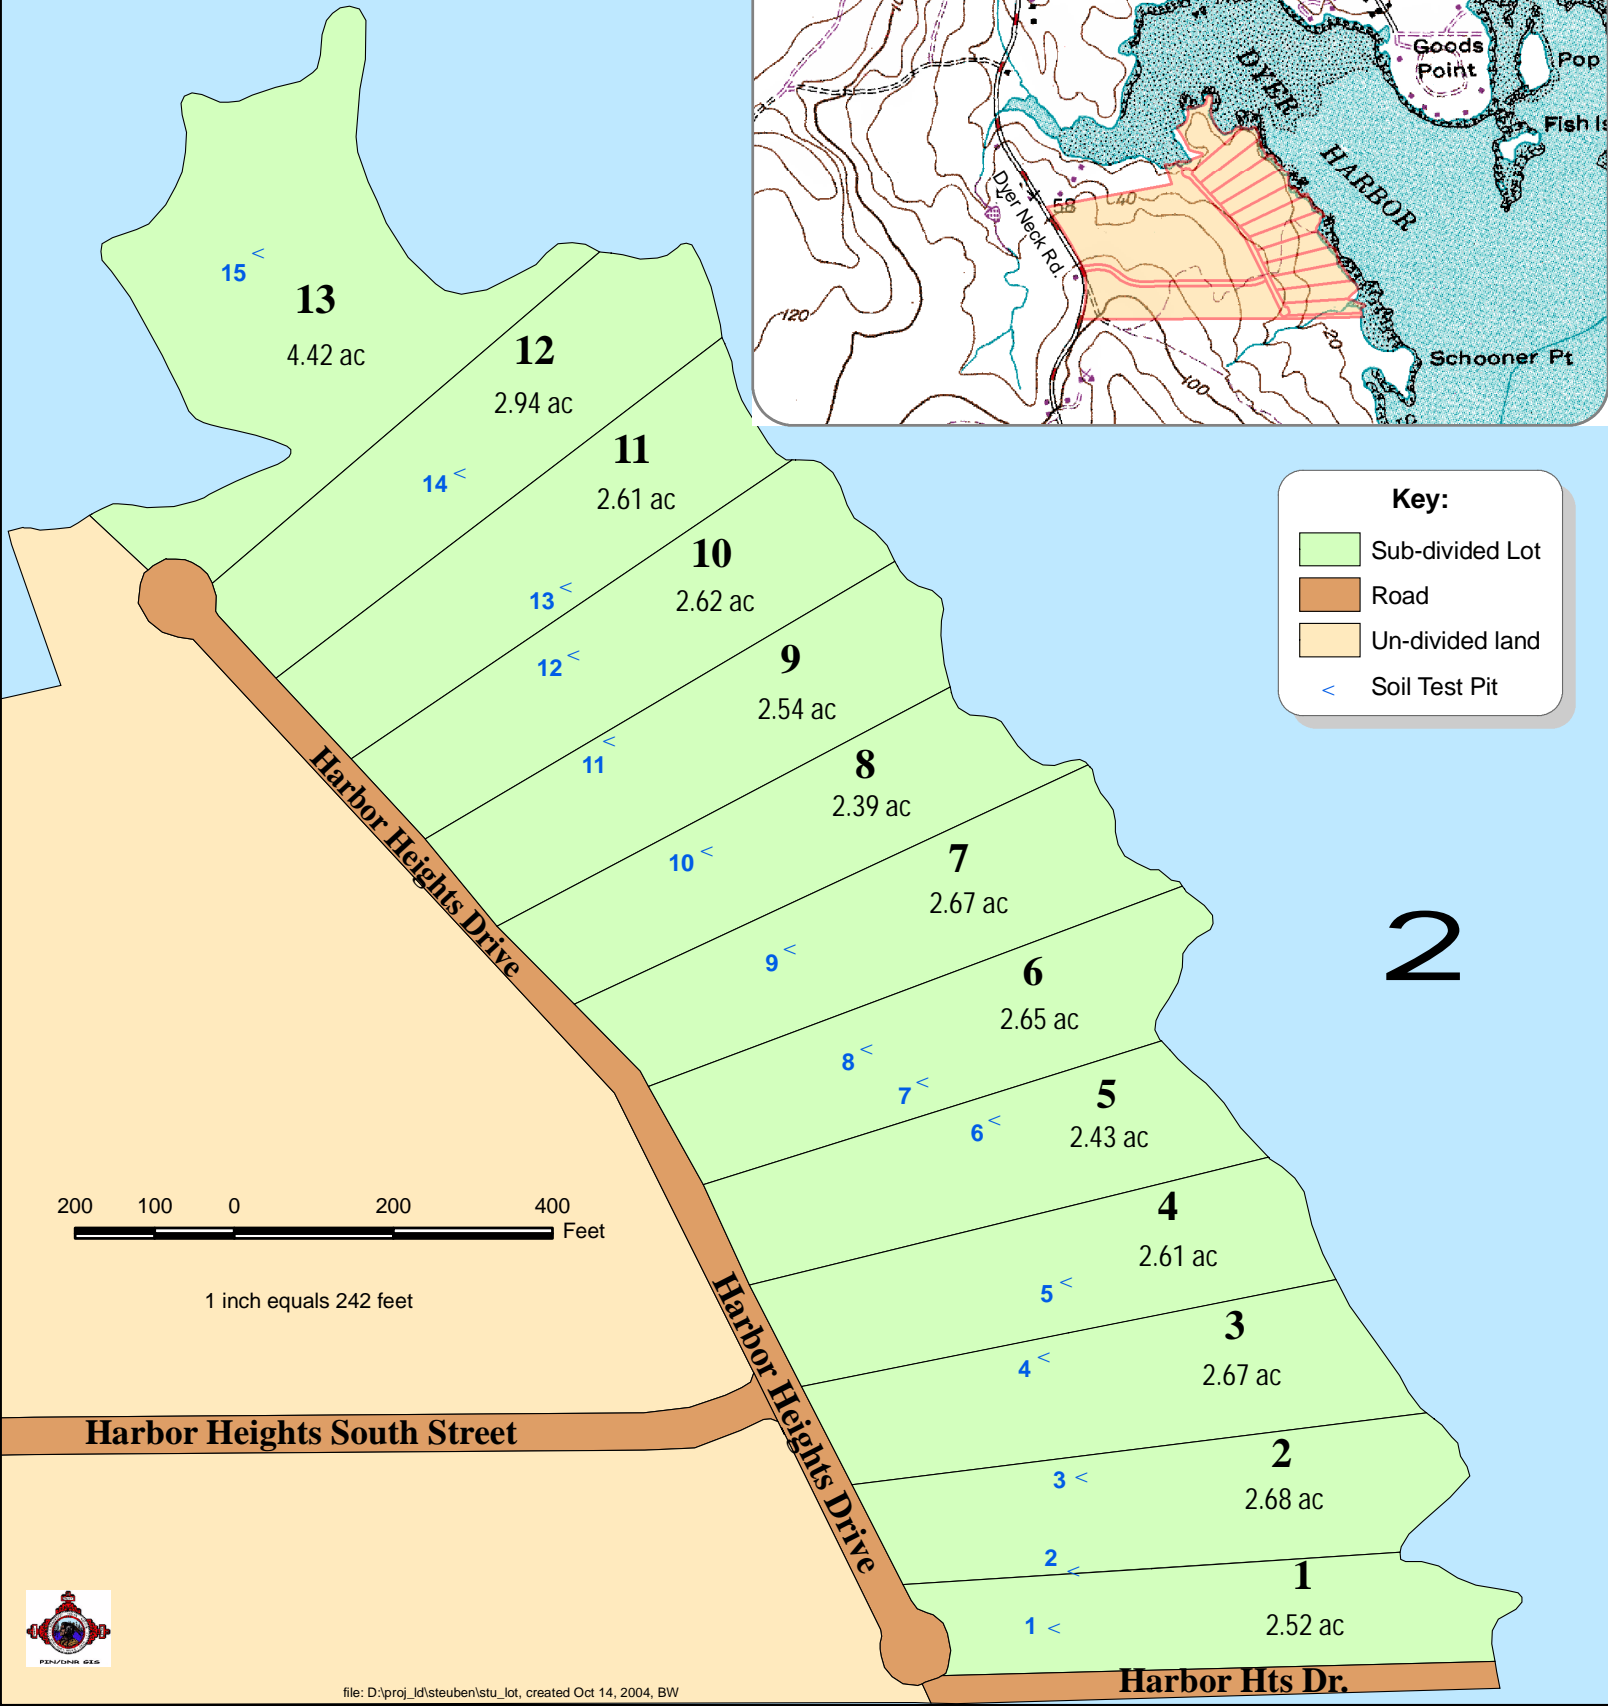

Harbor Heights Subdivision Plan

Dyer Neck Road, Steuben,
Washington County, Maine

Key:

- Sub-divided Lot
- Road
- Un-divided land
- Soil Test Pit