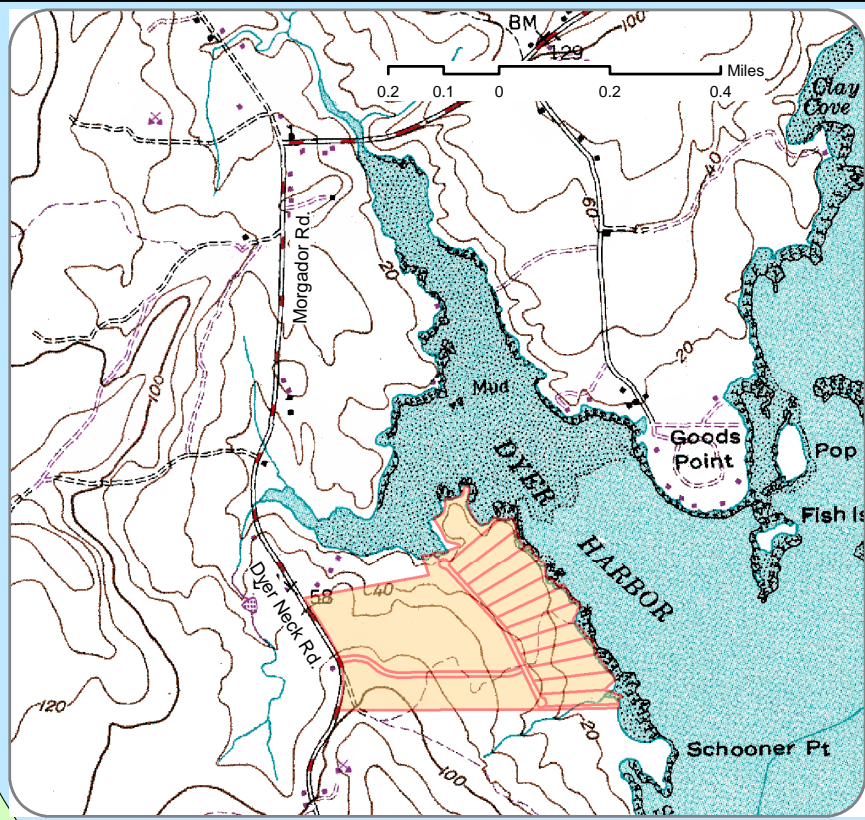

Harbor Heights Subdivision Plan

Dyer Neck Road, Steuben,
Washington County, Maine

Key:

- Sub-divided Lot
- Road
- Un-divided land
- Soil Test Pit