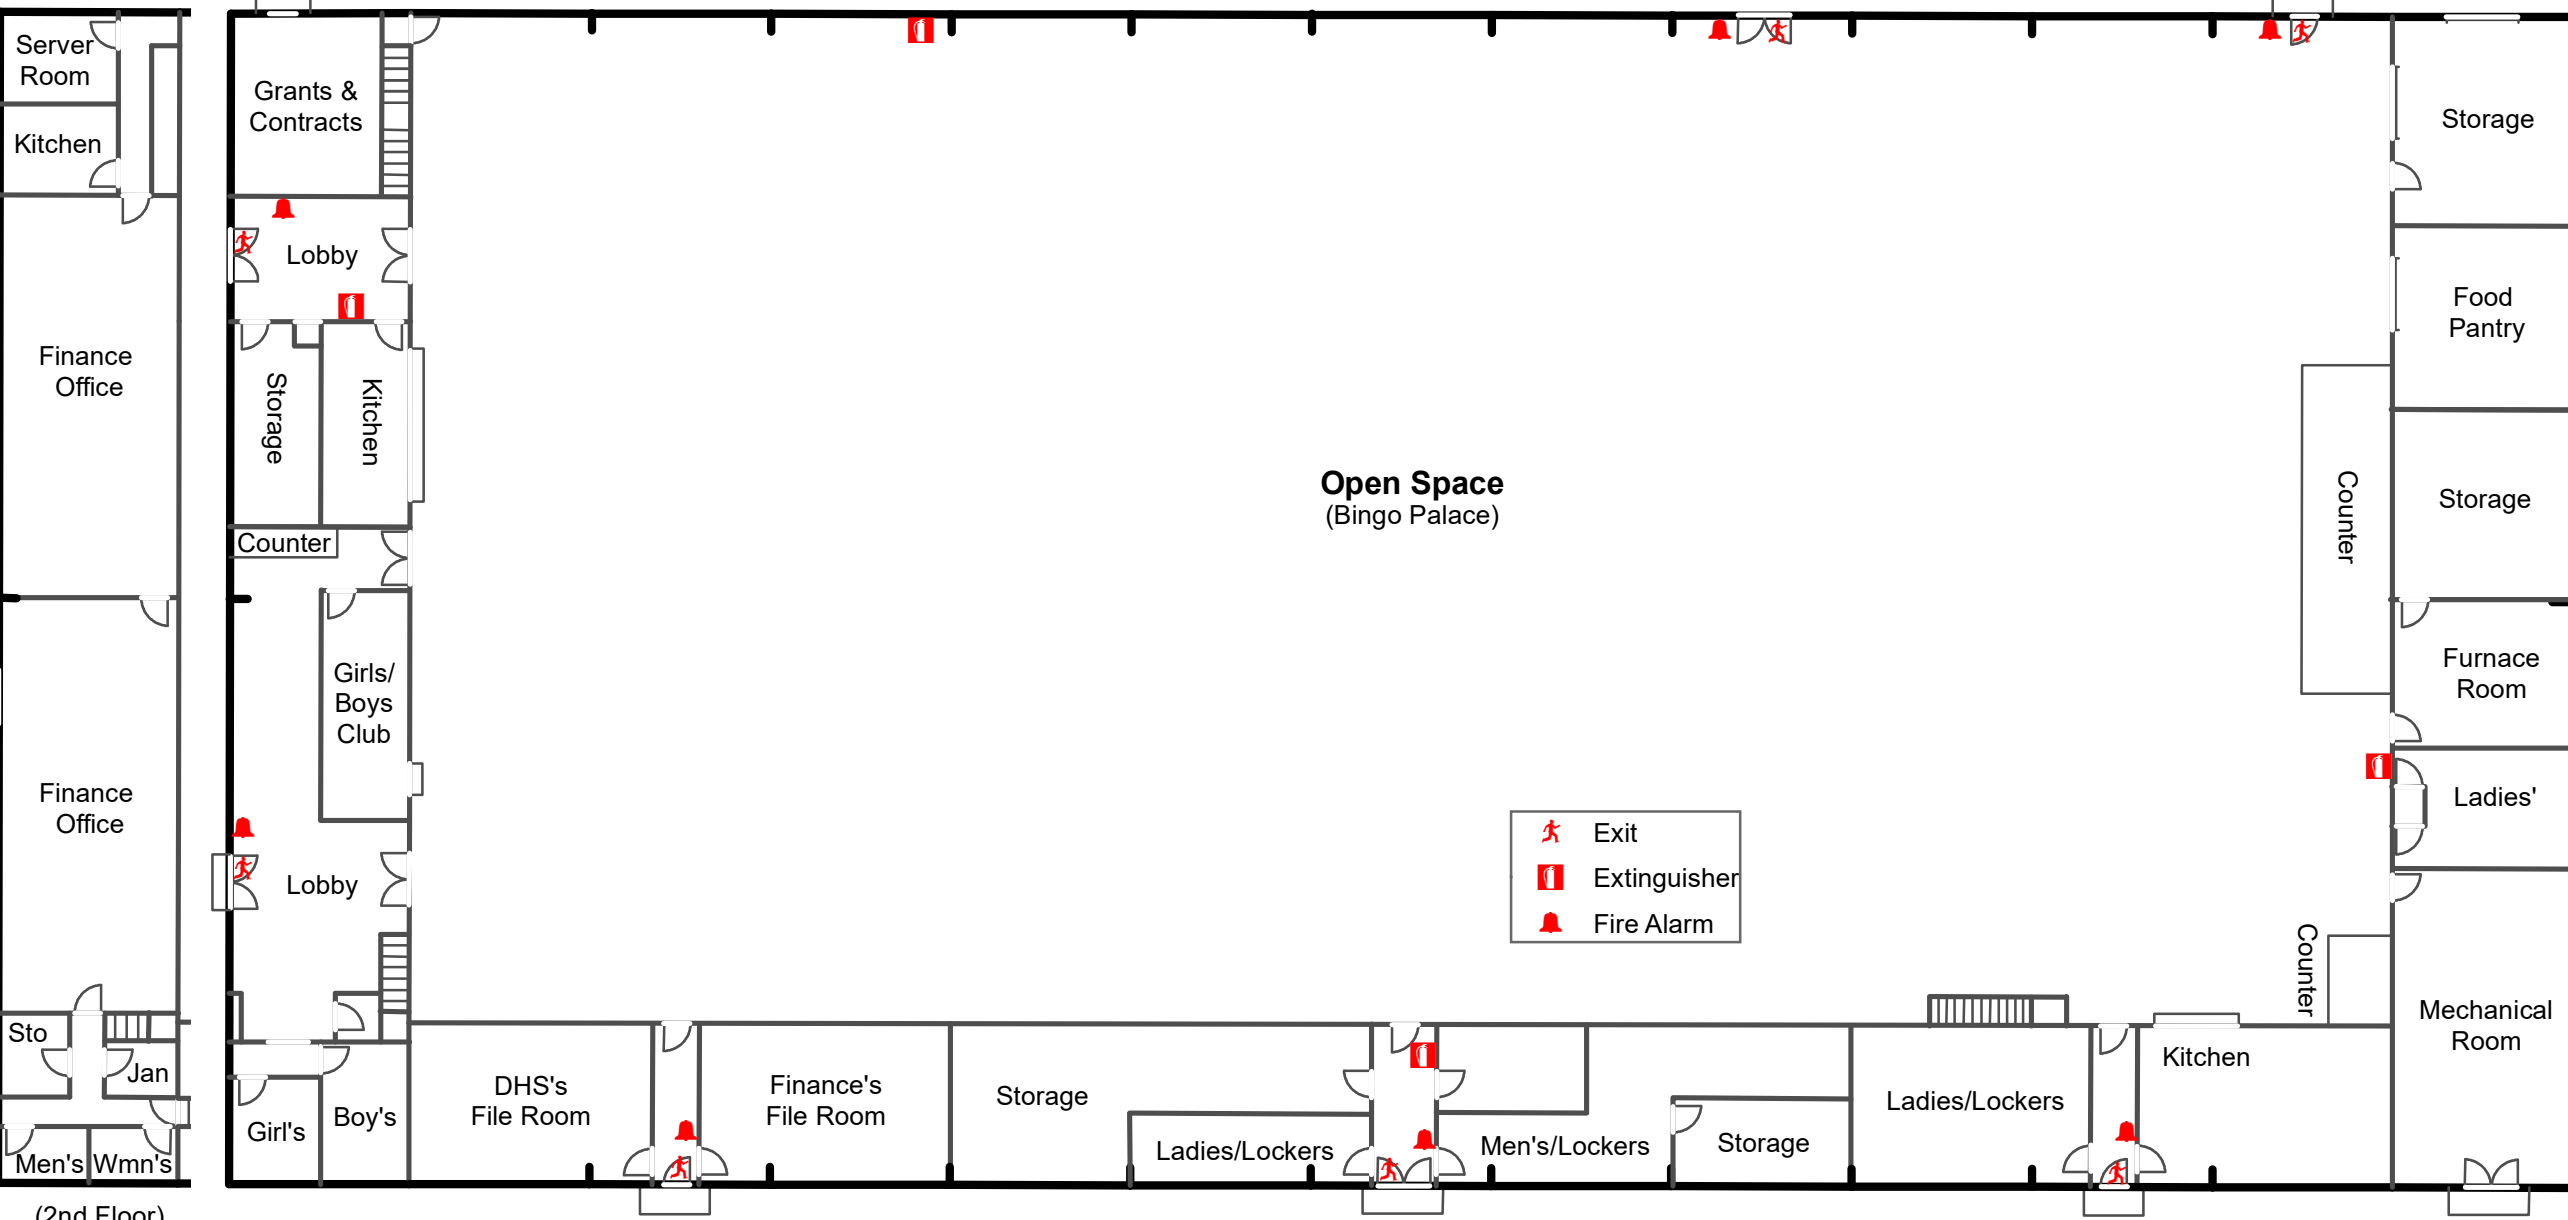

Bingo Palace

(2nd Floor)

1:258

1:258 1 inch = 21.5 feet