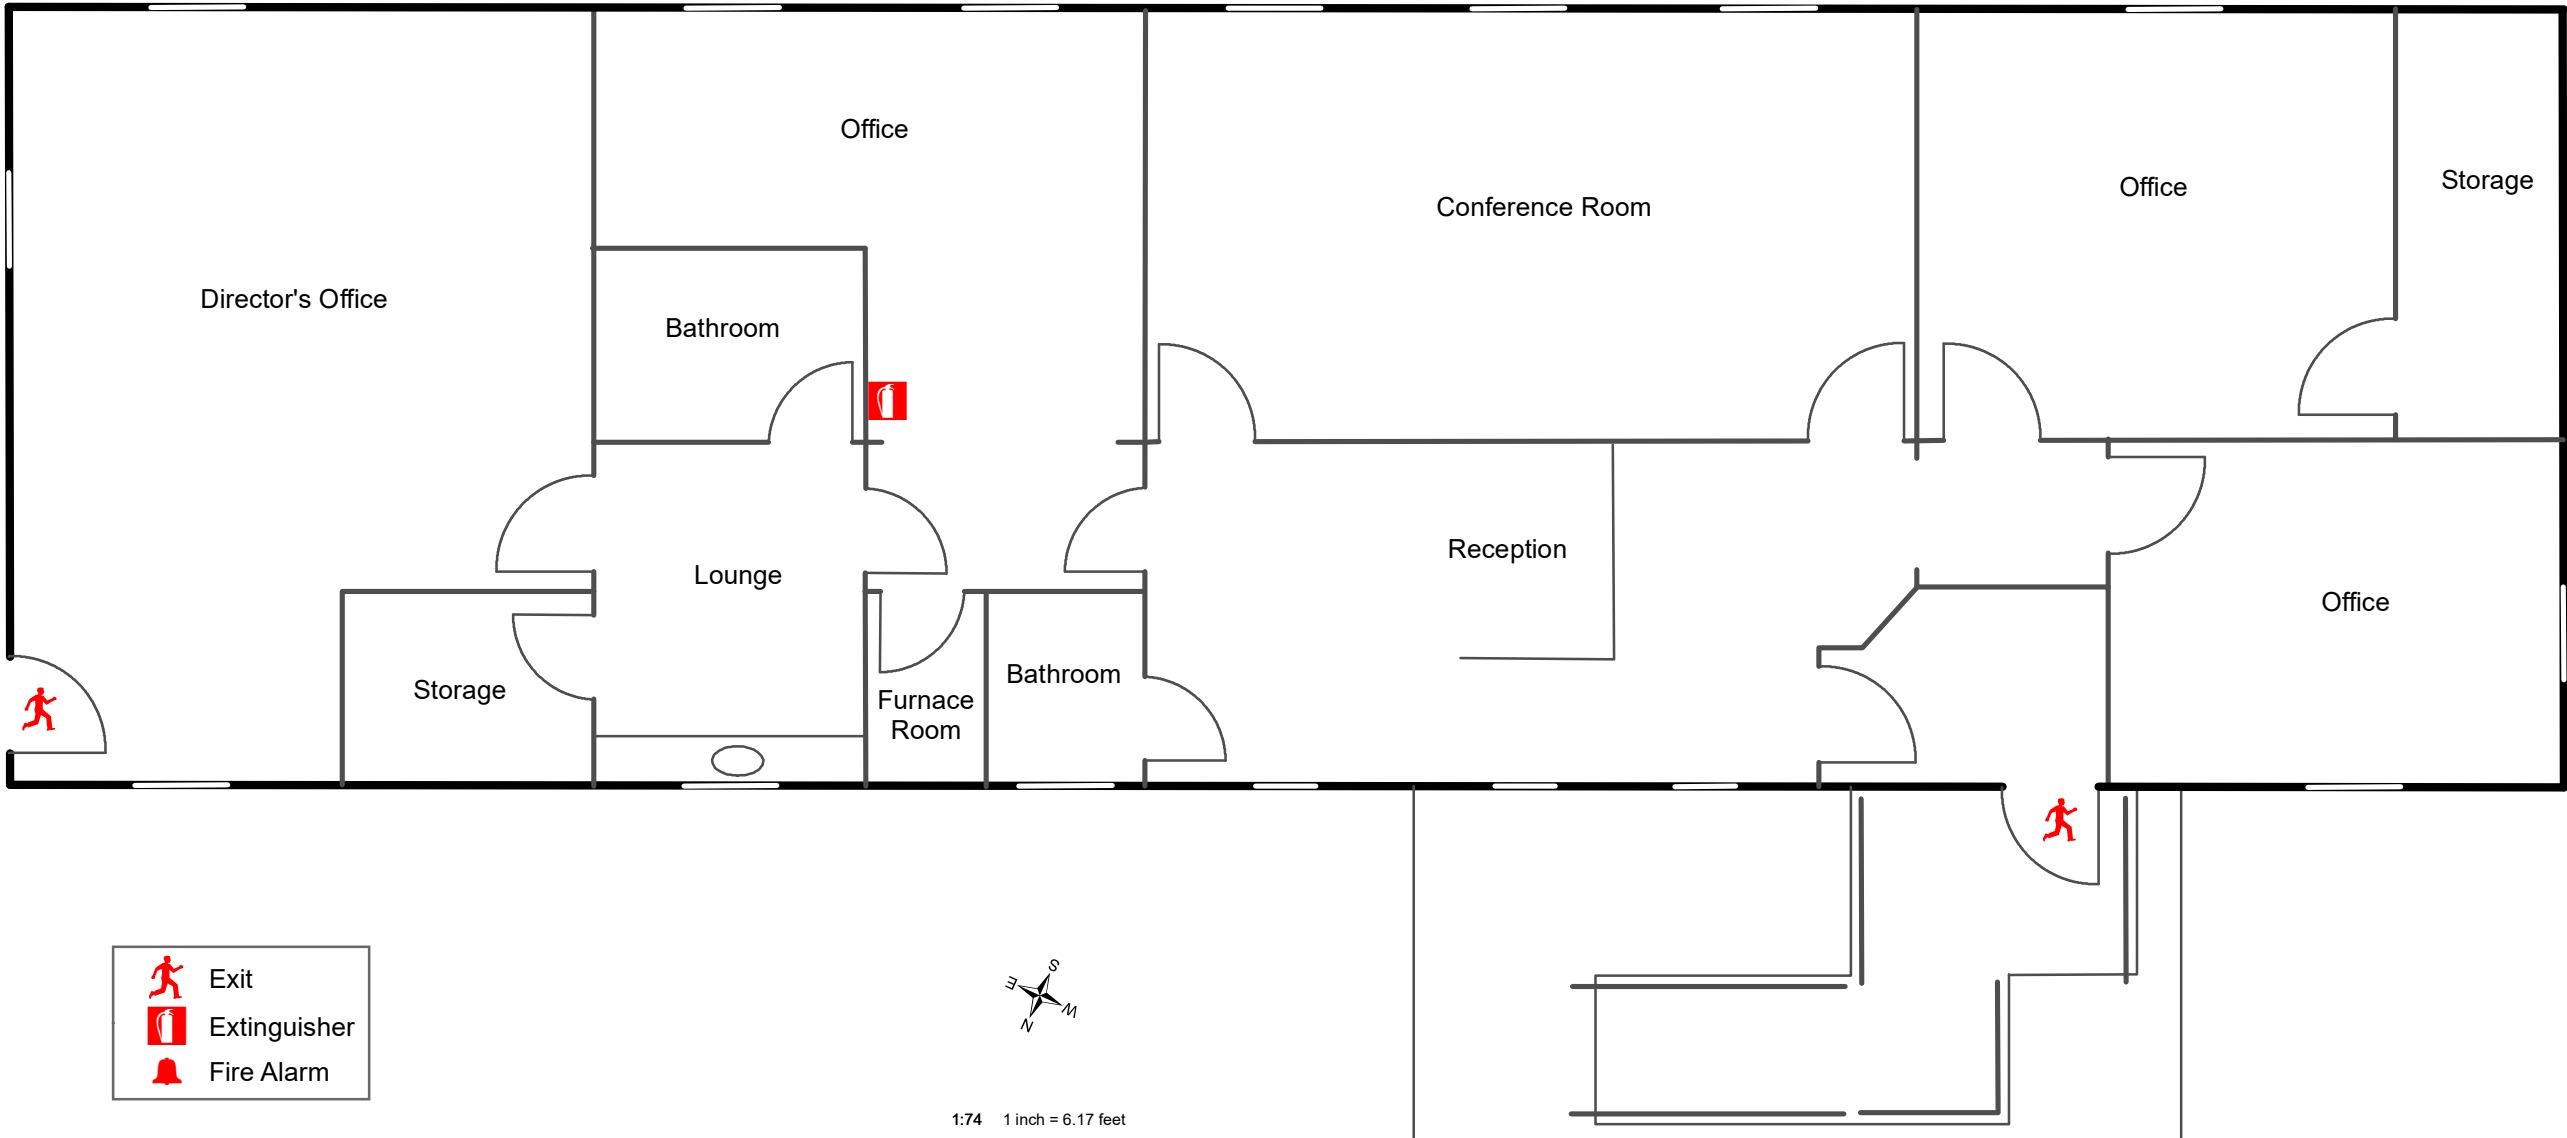

Housing Authority Building

-  Exit
-  Extinguisher
-  Fire Alarm

1:74 1 inch = 6.17 feet