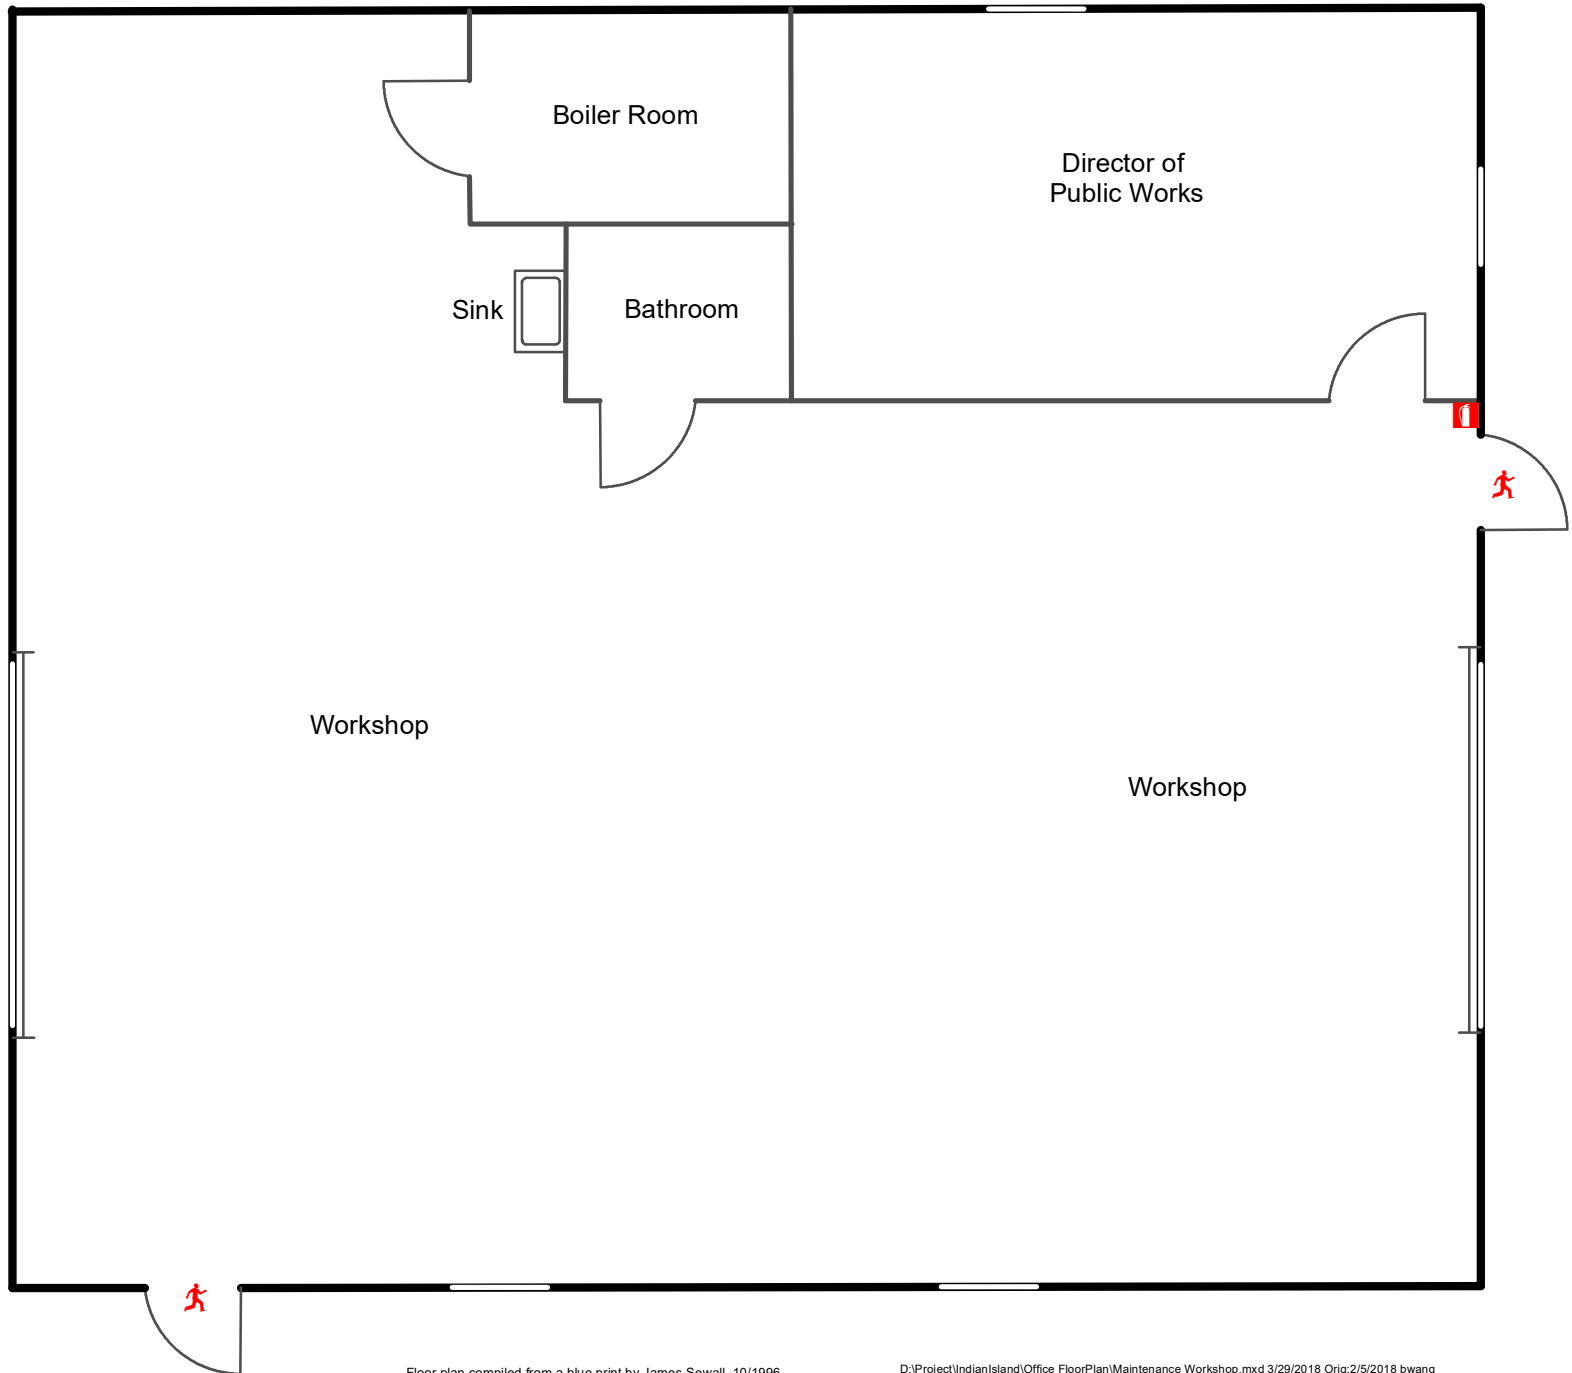

Maintenance Workshop

-  Exit
-  Extinguisher
-  Fire Alarm

1:72 1 inch = 6 feet

3 0 3 Feet