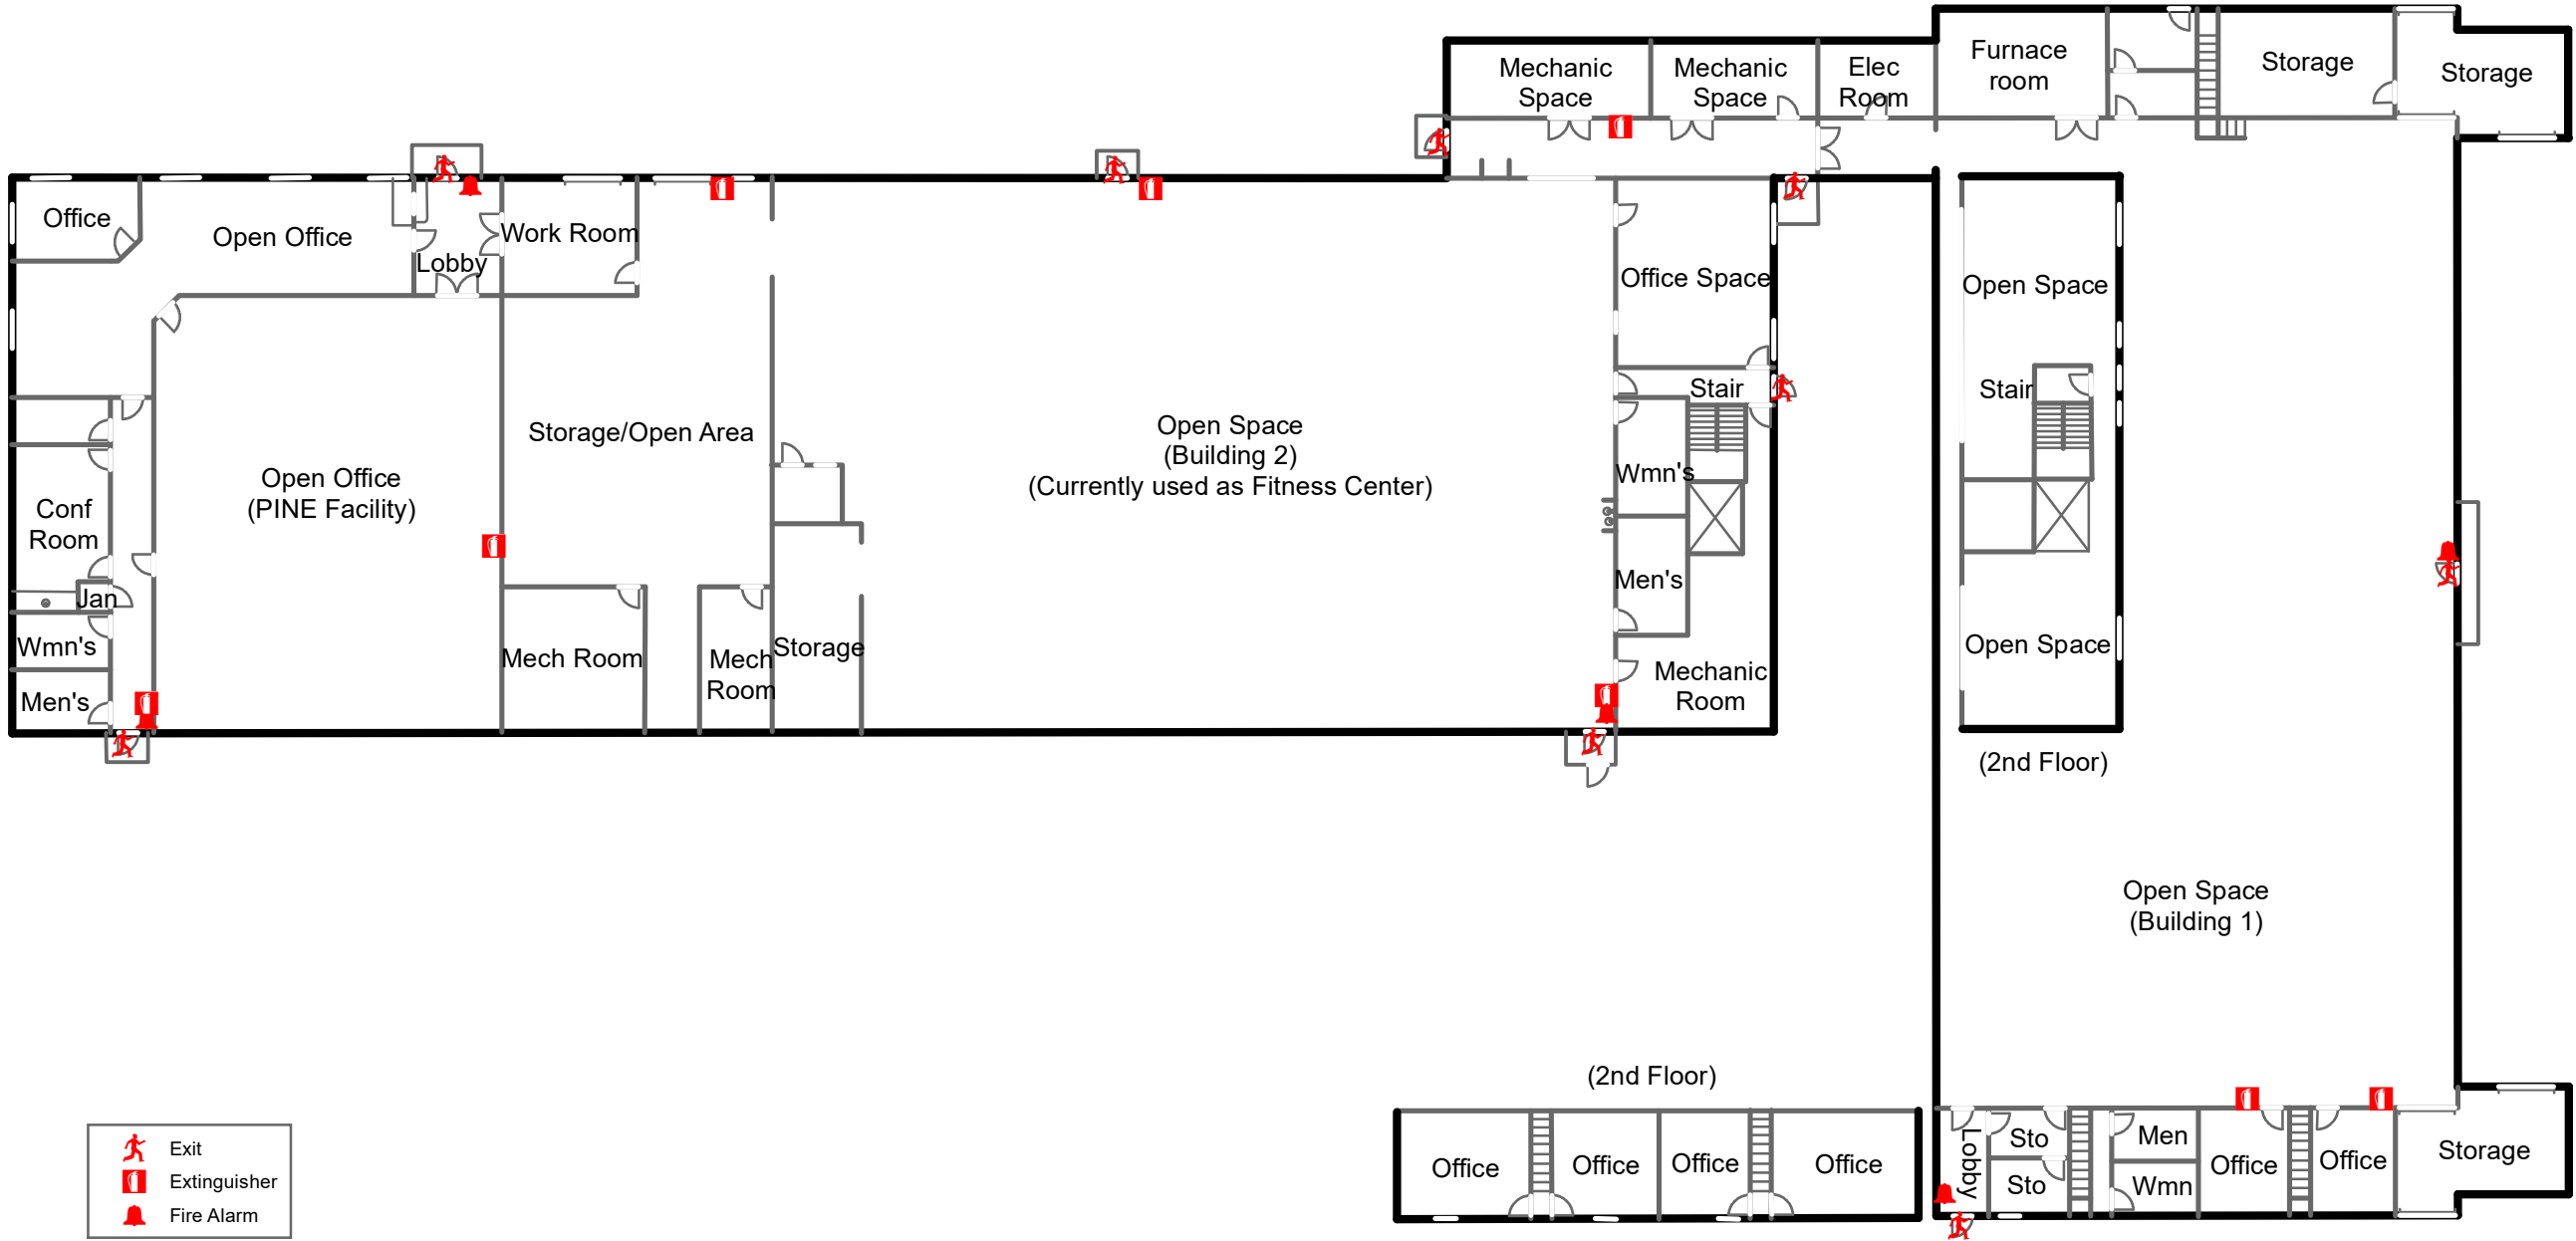

# Olamon Building

-  Exit
-  Extinguisher
-  Fire Alarm

14 0 14 Feet

1:332 1 inch = 28 feet