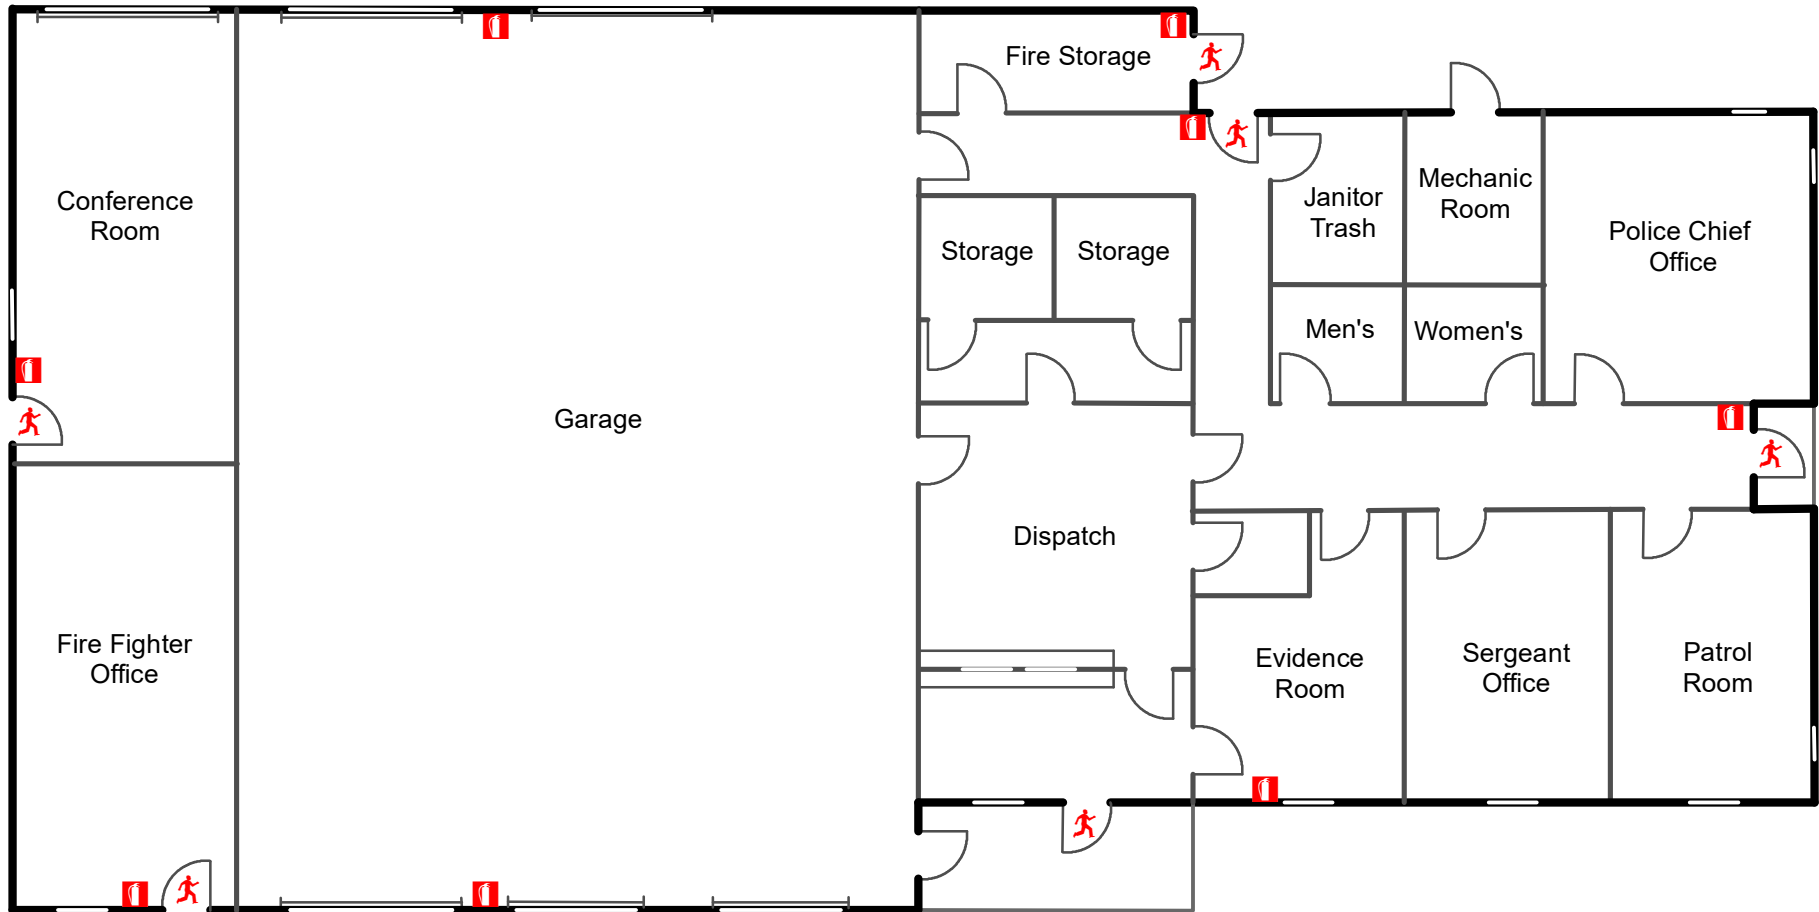

Public Safety Building

	Exit
	Extinguisher
	Fire Alarm

6 0 6 Feet

1:144 1 inch = 12 feet