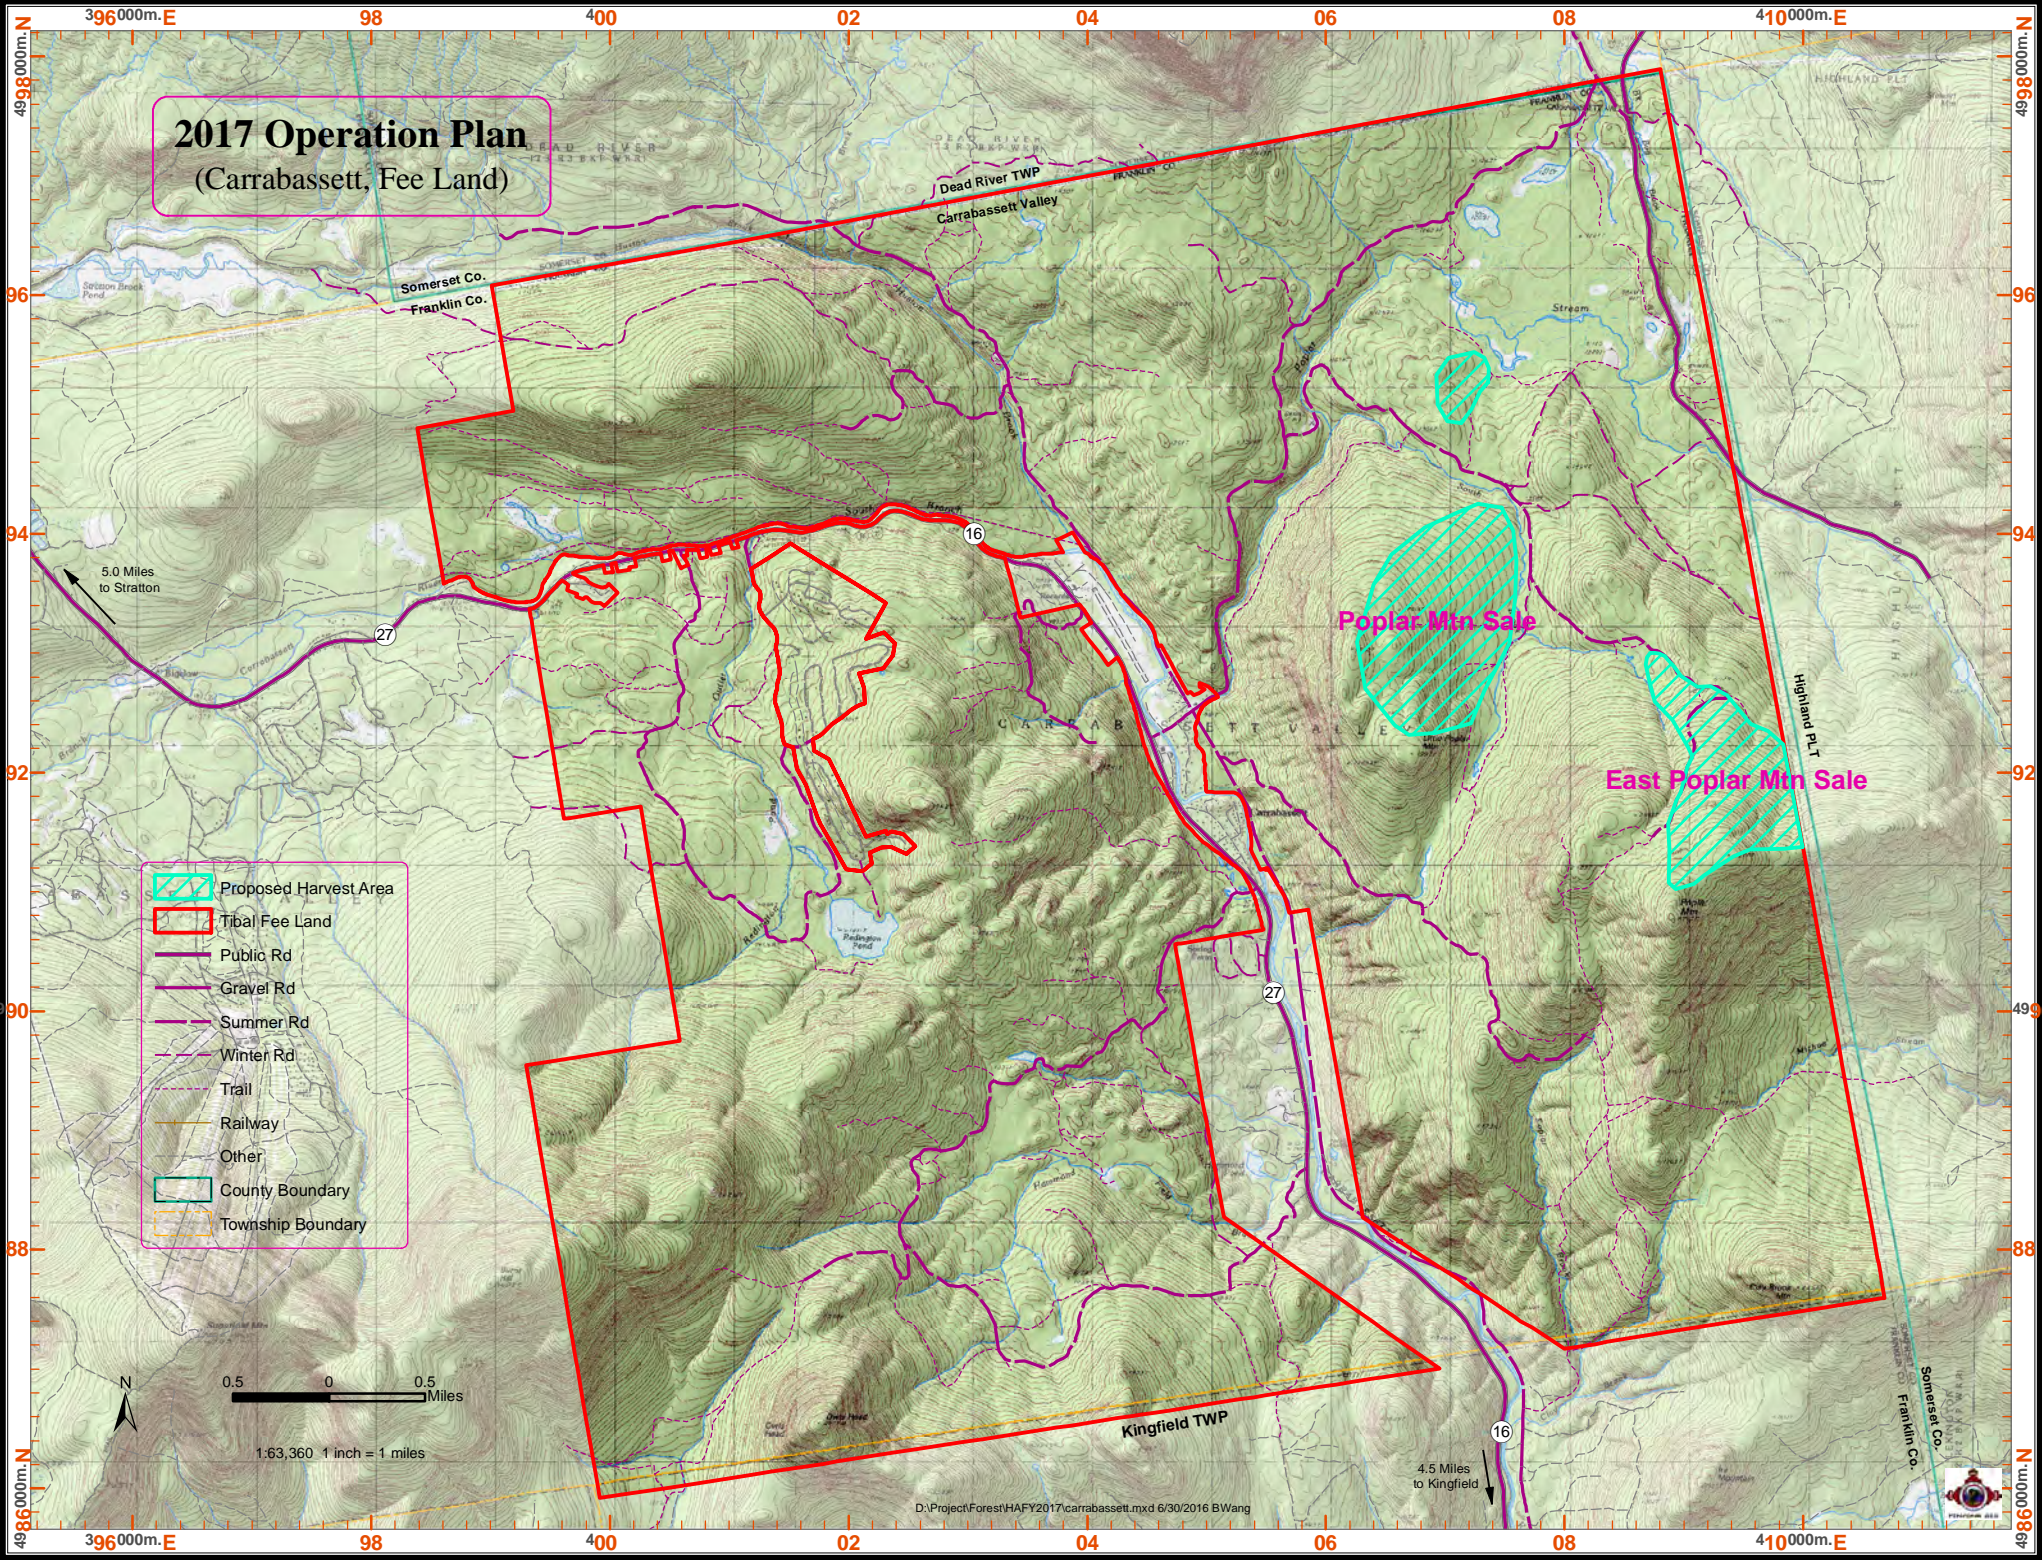

2017 Operation Plan (Carrabassett, Fee Land)

-  Proposed Harvest Area
-  Tribal Fee Land
-  Public Rd
-  Gravel Rd
-  Summer Rd
-  Winter Rd
-  Trail
-  Railway
-  Other
-  County Boundary
-  Township Boundary

0.5 0 0.5 Miles

1:63,360 1 inch = 1 miles

5.0 Miles to Stratton

4.5 Miles to Kingfield