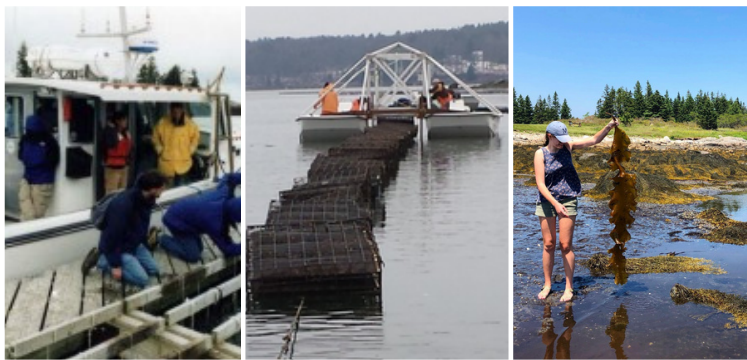

Washington County Community College & Maine Aquaculture Innovation Center have linked arms with partners to bring you...

*This Summer!*

DESIGNED & DELIVERED  
BY INDUSTRY

EXPLORING  
CAREERS

*in*  
*Aquaculture*

& available pathways

Connect with  
industry leaders &  
experts!

Learn up &  
down Maine's  
Coast!

Explore career-  
building  
pathways!

Let's explore a range of operations and become familiar with different roles and responsibilities across Maine's Aquaculture Industry!

- The exploration begins in July 2023 and offers 3 college credits, for FREE!
- 5-day immersive career and industry learning experiences + 2 days of cohort-building across 6 weeks
- Hands-on learning with a small cohort of students and down-to-earth industry experts and educators

Explore  
career  
pathways in  
aquaculture!